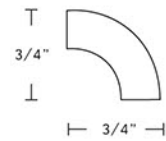

MOLDING CROSS SECTIONS

ORIGAMI TILE IS A PERFECT CHOICE FOR KITCHEN AND BATHROOM APPLICATIONS SUCH AS SHOWERS, BACK SPLASHES AND WALLS. ORIGAMI TILES ARE NOT RECOMMENDED TO BE INSTALLED IN WATER APPLICATIONS SUCH AS POOLS AND FOUNTAINS OR IN FREEZE AND THAW CONDITIONS.

GLAZE COLORS DEPICTED ARE FOR REFERENCE ONLY AND ARE NOT AN EXACT REPRESENTATION.